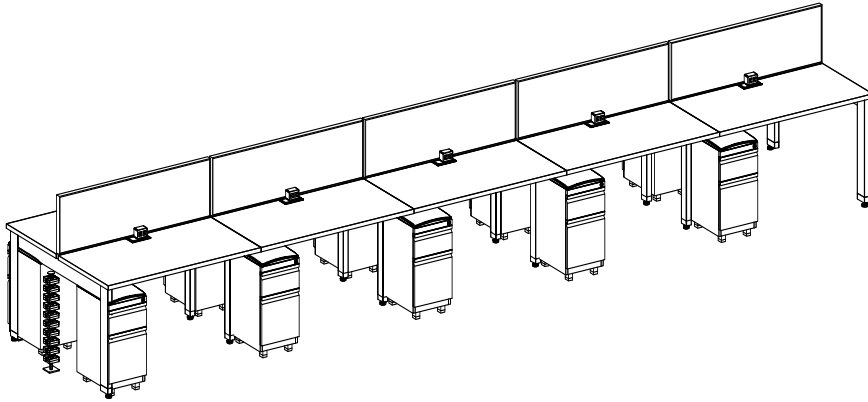

XPAND SYSTEM TYPICAL