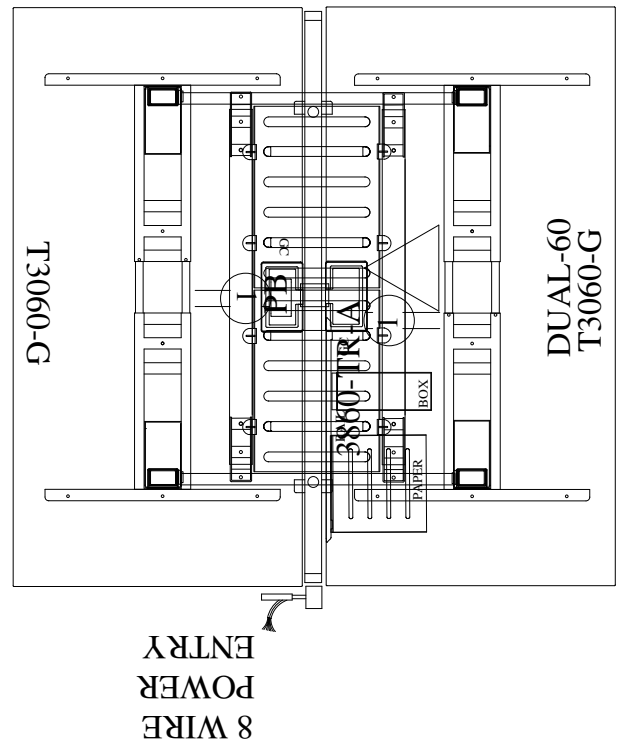

XPAND SYSTEM TYPICAL

2 Pack - 30 x 60 XPand Up Adj Height Table - 2 Pack

LIST PRICE: $11,783.00
$5,891.50/station

Finishes Shown:

Paint: WF
Work Surface: Shadow Ridge
Screen Fabric: Cape Cod - Keylime
Seat Cushion Fabric: Reeds - Iron

LIST PRICING

Part Number	Part Description	QTY	List Price	Ext. List
XP-3560-TR-A	38" X 60" FABRIC SCREEN ROUND CORNERS	1	$849.00	$849.00
XP-ACC-RAIL-H-D	SCREEN ACCES RAIL, DBL HANGER 45MM	1	$89.00	$89.00
XP-BOX-TRAY	BOX TRAY	2	$91.00	$182.00
XP-CM-19	FLOOR ENTRY WIRE MANAGEMENT KIT- AHT	1	$125.00	$125.00
XP-CTC60	Cable Tray Top Cover 60"	1	$255.00	$255.00
XP-DUPLEX-II-T	DUPLEX / CABLE TRAY MOUNT	2	$215.00	$430.00
XP-DUPLEX-P-USB-RC	DUPLEX W/ USB W/PLG / REAR CLAMP DESK	2	$565.00	$1,130.00
XP-E-TABLE-DUAL-60	2 TABLE UNITS 60" WIDE	1	$6,865.00	$6,865.00
XP-HA-T3060	30" X 58.8" XPAND RECT TOP	2	$485.00	$970.00
XP-HA-WM-E	E-TBL DATA WIRE MGMT 43H	2	$109.00	$218.00
XP-PAPER-TRAY	PAPER TRAY (LANDSCAPE)	2	$79.00	$158.00
XP-PB-A	POWER BLOCK	1	$77.00	$77.00
XP-PE-8-WIRE	BASE ELECTRICAL POWER ENTRY FOUR CIRCUIT	1	$435.00	$435.00

TOTAL LIST PRICE: $11,783.00

STATION SPECIFICATIONS

Size:
30 x 60

Accessories:
Screen Accessory Rail w/
Trays
Bench Seat

2D DRAWING