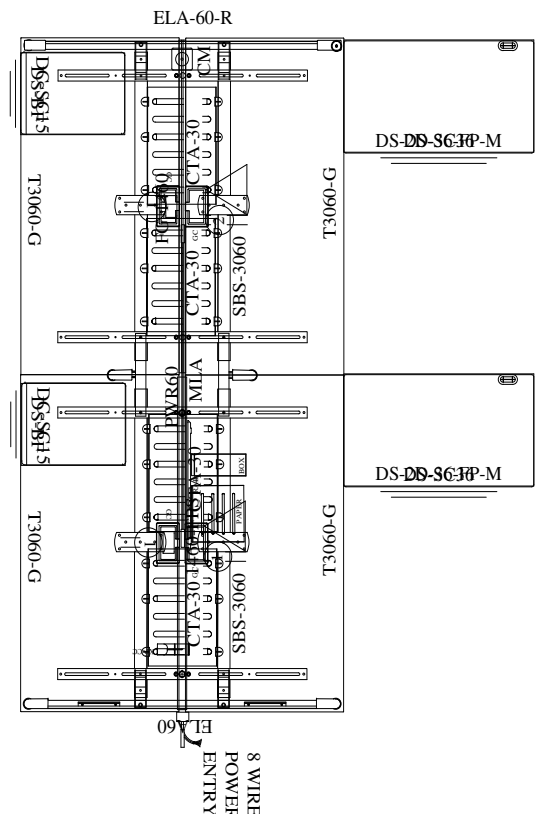

XPAND SYSTEM TYPICAL

Finishes Shown:

Paint: WF
Work Surface: White Cypress
Screen & Seat Cushion Fabric: Anchorage - Deep Water
Screens: Fabric - Square Edges & Frosted Glass

LIST PRICING