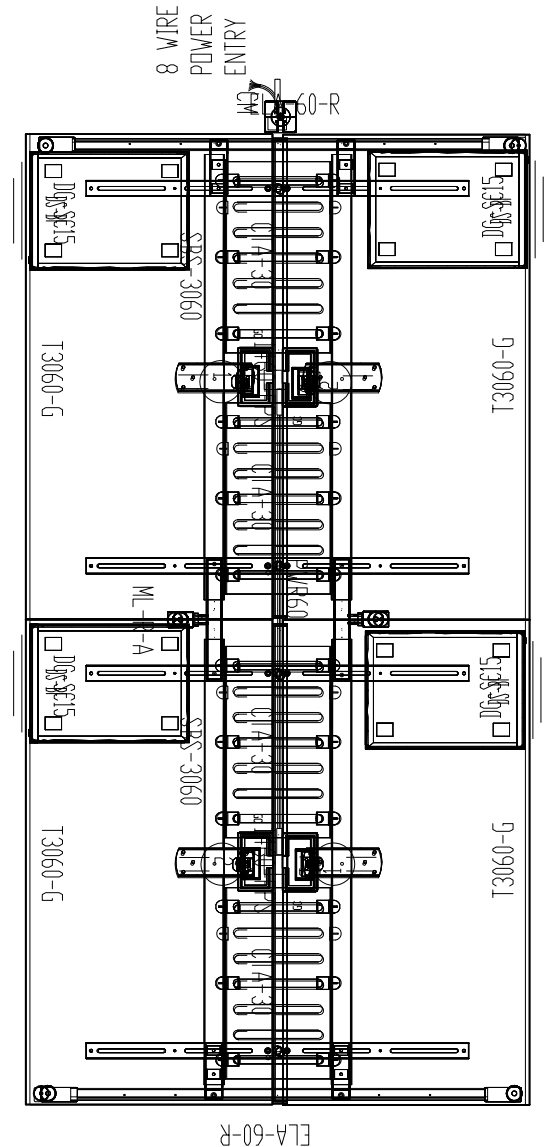

XPAND SYSTEM TYPICAL

4 Pack - 30 x 60 XPand Reach Benching

LIST PRICE: $14,594.00
$3,648.50/station

STATION SPECIFICATIONS

Size:
30 x 60

Storage:
2 Drawer Pedestal With Seat
Cushion

Leg Style:
Rectangular

LIST PRICING

Part Number	Part Description	QTY	List Price	Ext. List
DS-BF-FP-M	Low Metal Mobile Box/File- Full Pull	4	$915.00	$3,660.00
DS-SC15	14.6"W Seat Cushion for Desking B/F Pedestal	4	$139.00	$556.00
XP-1460-TS-A	15" X 60" FABRIC SCREEN ASSEMBLY SQUARE	2	$975.00	$1,950.00
XP-CM-24	FLOOR ENTRY WIRE MANAGEMENT- BENCHING	1	$169.00	$169.00
XP-CTA-24	CABLE TRAY 24" W/CLIPS	4	$96.00	$384.00
XP-DUPLEX-I-RC	DUPLEX / REAR CLAMP DESK MOUNT	2	$215.00	$430.00
XP-DUPLEX-II-RC	DUPLEX / REAR CLAMP DESK MOUNT	2	$215.00	$430.00
XP-ELA60-R	STEEL RECT END LEG ASSEMBLY DOUBLE 60"W	1	$809.00	$809.00
XP-ELA60-R	STEEL RECT END LEG ASSEMBLY DOUBLE 60"W	1	$809.00	$809.00
XP-ML-R-A	STEEL RECT MID LEG ASSEMBLY	1	$535.00	$535.00
XP-PB-A	POWER BLOCK	2	$77.00	$154.00
XP-PE-8-WIRE	BASE ELECTRICAL POWER ENTRY FOUR CIRCUIT	1	$435.00	$435.00
XP-PWR60-A	8 WIRE POWER LINE JUMPER 60"	1	$375.00	$375.00
XP-SB-SET-3060	STRETCHER BAR SET 30"D X 60"W	2	$979.00	$1,958.00
XP-T3060	30" x 60" XPAND RECTANGULAR TOP - NO	4	$485.00	$1,940.00

TOTAL LIST PRICE: $14,594.00

2D DRAWING