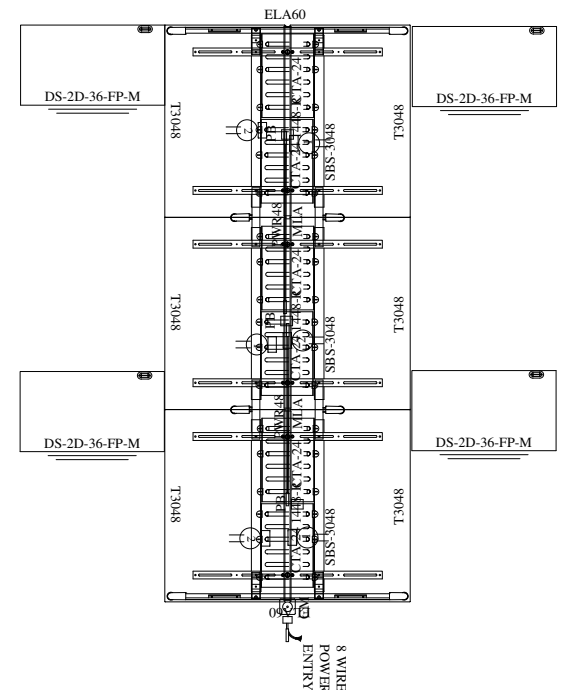

### STATION SPECIFICATIONS

**Seating:**  
B6 Ease

**Storage:**  
Low Storage 2 Drawer with  
Seat Cushion

**Size:**  
30 x 48

**Leg Style:**  
Tapered Cast  
Aluminum

## 2D DRAWING