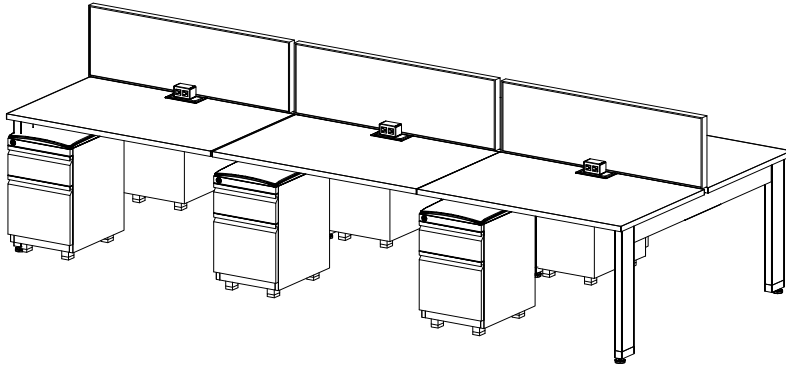

XPAND SYSTEM TYPICAL