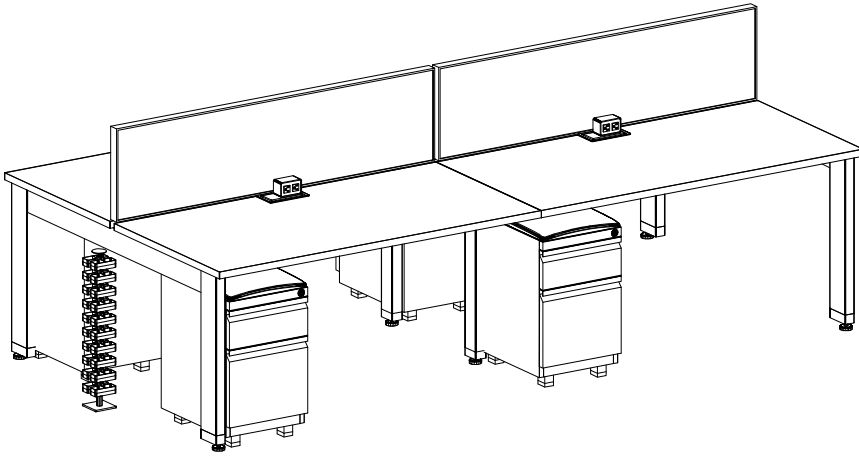

XPAND SYSTEM TYPICAL