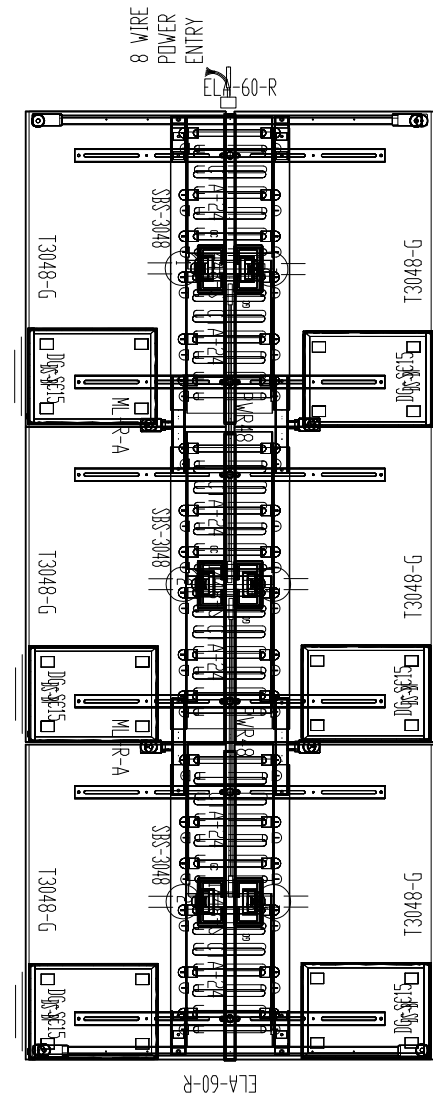

XPAND SYSTEM TYPICAL

6 Pack - 30 x 48 XPand Reach Benching

LIST PRICE: $19,346.00
$3,224.33/station

STATION SPECIFICATIONS

Size:
30 x 48

Storage:
2 Drawer Pedestal with Seat
Cushion

Leg Style:
Rectangular

LIST PRICING

Part Number	Part Description	QTY	List Price	Ext. List
DS-BF-FP-M	Low Metal Mobile Box/File- Full Pull	6	$915.00	$5,490.00
DS-SC15	14.6"W Seat Cushion for Desking B/F Pedestal	6	$139.00	$834.00
XP-1448-TR-A	15" X 48" FABRIC SCREEN ASSEMBLY ROUNDED	3	$735.00	$2,205.00
XP-CM-24	FLOOR ENTRY WIRE MANAGEMENT- BENCHING	1	$169.00	$169.00
XP-CTA-30	CABLE TRAY 30" W/CLIPS	3	$109.00	$327.00
XP-DUPLEX-I-T	DUPLEX / CABLE TRAY MOUNT	3	$215.00	$645.00
XP-DUPLEX-II-T	DUPLEX / CABLE TRAY MOUNT	3	$215.00	$645.00
XP-ELA60	CAST ALUM END LEG ASSEMBLY DOUBLE 60"W	2	$809.00	$1,618.00
XP-ML-A	CAST ALUM MID LEG ASSEMBLY - DOUBLE	2	$535.00	$1,070.00
XP-PB-A	POWER BLOCK	3	$77.00	$231.00
XP-PE-8-WIRE	BASE ELECTRICAL POWER ENTRY FOUR CIRCUIT	1	$435.00	$435.00
XP-PWR48-A	8 WIRE POWER LINE JUMPER 48"	2	$335.00	$670.00
XP-SB-SET-3048	STRETCHER BAR SET 30"D X 48"W	3	$799.00	$2,397.00
XP-T3048	30" x 48" XPAND RECTANGULAR TOP - NO	6	$435.00	$2,610.00

TOTAL LIST PRICE: $19,346.00

2D DRAWING