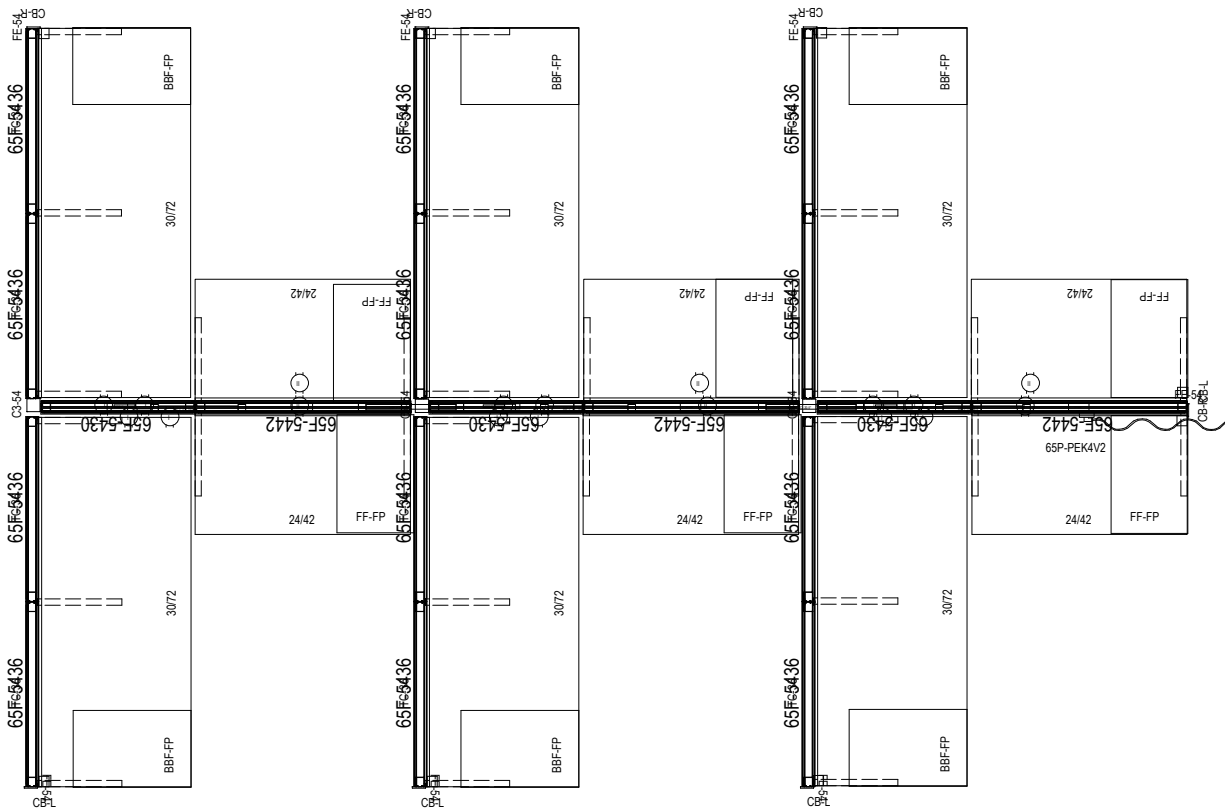

SIXTY-FIVE SYSTEM

6X6 6-PACK TYPICAL

3D DRAWING

2D DRAWING