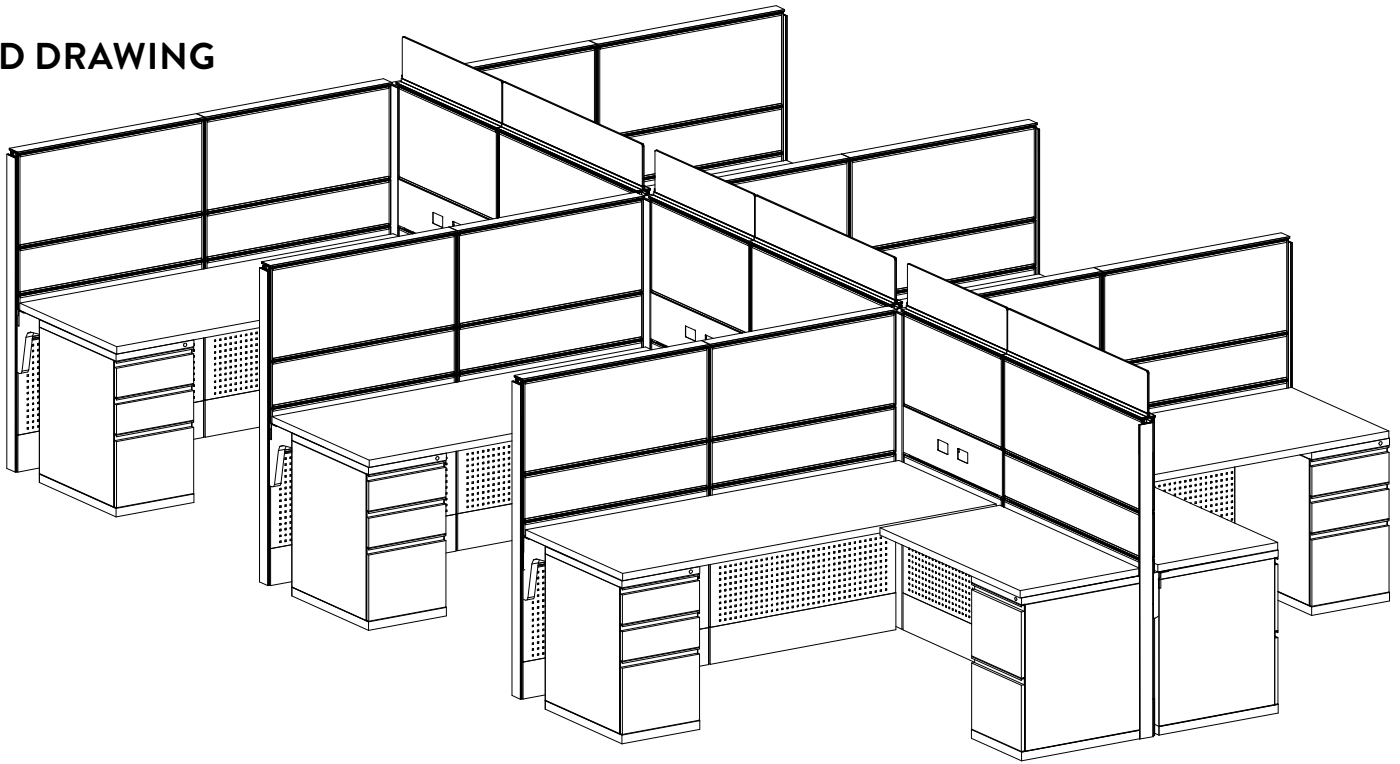

54" (Panel)
62" (w/ Frameless Glass)

Accessories/Extras

8" Frameless Glass Top Dividers

Power

Base Entry
Beltline

Storage

23"D FF-FP Pedestal
23"D BBF-FP Pedestal

FINISHES

SURFACE & EDGE
Buka Bark

MAIN FABRIC Sprite Linen

ACCENT FABRIC Tweed Java

PAINT WF

SIXTY-FIVE SYSTEM

6X6 6-PACK TYPICAL

3D DRAWING

2D DRAWING