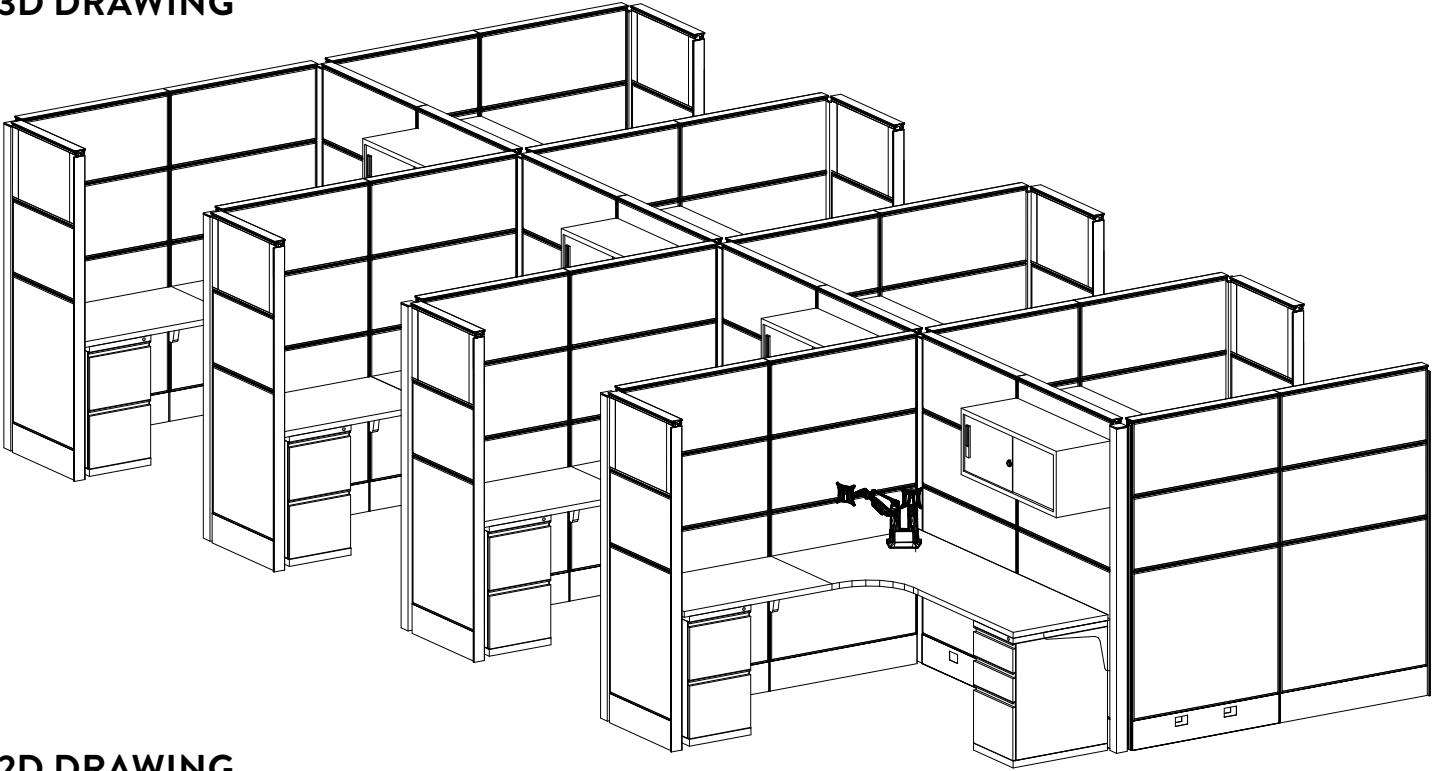

3D DRAWING

2D DRAWING