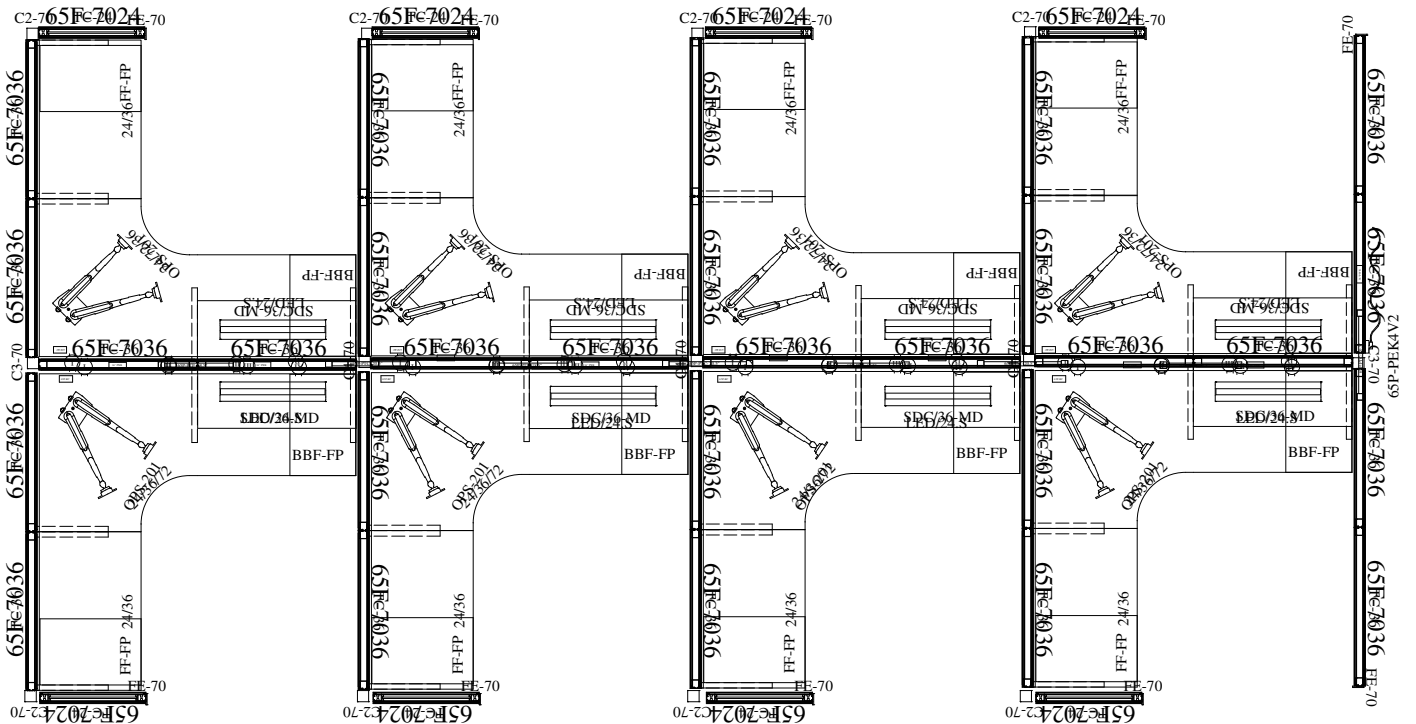

SIXTY-FIVE SYSTEM

6X6 8-PACK TYPICAL

STATION OVERVIEW

Station Size
6' x 6'

Tile Style
Fabric Tackable Acoustic
Clear Glass
Metal Base

Station Height
70"

Accessories/Extras
LED Task Lighting
Dual Monitor Arms

Power
Base

Storage
23"D BBF-FP Pedestal
23" D FF-FP Pedestal
36"W Metal Storage Cabinet w/ sliding door

FINISHES

SURFACE & EDGE
Hardrock Maple

MAIN FABRIC Whisper Mute

ACCENT FABRIC Reeds Mink

PAINT HF

SIXTY-FIVE SYSTEM

6X6 8-PACK TYPICAL

3D DRAWING

2D DRAWING

SIXTY-FIVE SYSTEM

6X6 8-PACK TYPICAL

Part Number	Part Description	Qty	List	Ext List
65F-7036	70"H X 36"W Frame	28	\$469.00	\$13,132.00
65BC-36	36"W Base Cover (Blank)	38	\$51.00	\$1,938.00
65TA-3236	32"H X 36"W Tack Acoustic Tile	56	\$169.00	\$9,464.00
65TA-1636	16"H X 36"W Tack Acoustic Tile	112	\$109.00	\$12,208.00
65TC-36	36"W Top Cap	28	\$41.00	\$1,148.00
65BCE-36	36"W Base Cover w/Knockout	18	\$62.00	\$1,116.00
65F-7024	70"H X 24"W Frame	8	\$415.00	\$3,320.00
65BC-24	24"W Base Cover (Blank)	16	\$41.00	\$656.00
65TA-3224	32"H X 24"W Tack Acoustic Tile	16	\$129.00	\$2,064.00
65TA-1624	16"H X 24"W Tack Acoustic Tile	16	\$83.00	\$1,328.00
65GT-1624C	16"H X 24"W Top Glass Tile Clear	16	\$145.00	\$2,320.00
65TC-24	24"W Top Cap	8	\$30.00	\$240.00
65P-PEK4V2	4 Cir Base Power Entry	1	\$535.00	\$535.00
65P-R-I	Rec Circuit 1	8	\$41.00	\$328.00
65P-R-II	Rec Circuit 2	8	\$41.00	\$328.00
65P-R-III	Rec Circuit 3	8	\$41.00	\$328.00
65P-R-IV	Rec Circuit 4	8	\$41.00	\$328.00