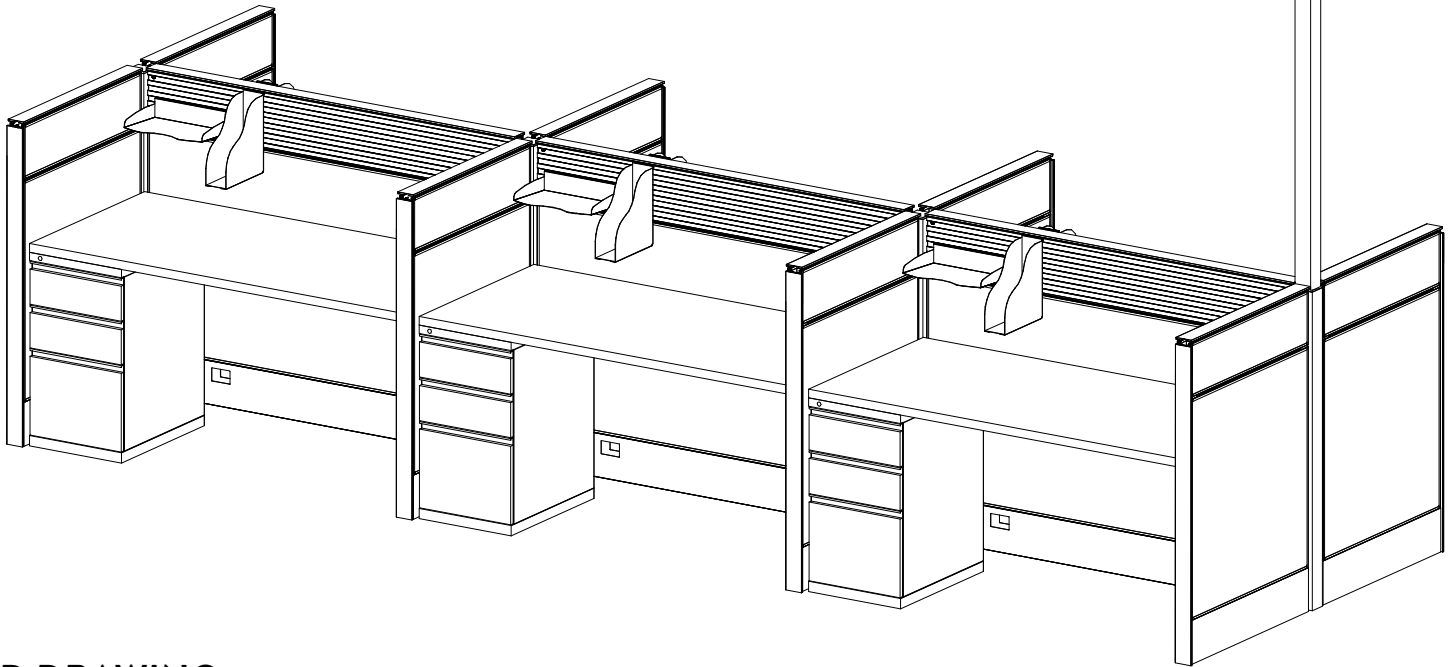

3D DRAWING

2D DRAWING