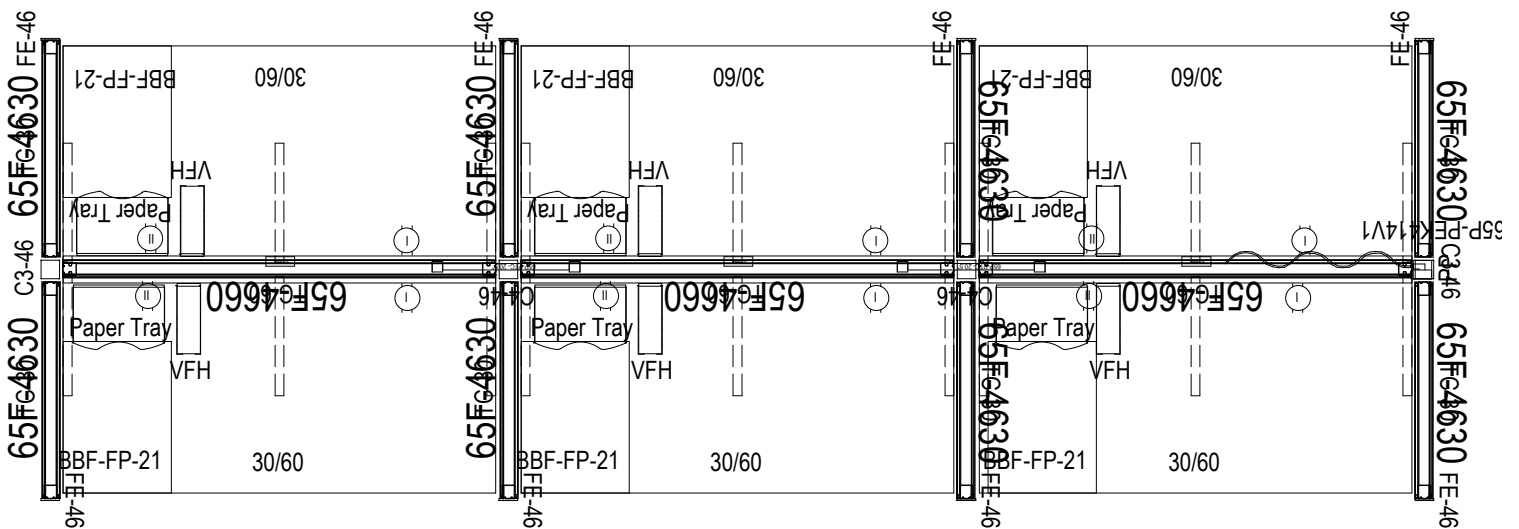

SIXTY-FIVE SYSTEM

30X60 6-PACK TYPICAL

STATION OVERVIEW

Station Size
30" x 60"

Tile Style
Fabric Tackable Acoustic
Metal Accessory Rail
Metal Base

Station Height
46"

Accessories/Extras
A4 Paper Tray
Vertical File Holder

Power
Ceiling Entry
Base

Storage
21"D BBF-FP Pedestal

FINISHES

SURFACE & EDGE
Antique White

MAIN FABRIC Sprite Khaki

ACCENT FABRIC Sprite Snow

PAINT MS

SIXTY-FIVE SYSTEM

30X60 6-PACK TYPICAL

3D DRAWING

2D DRAWING

SIXTY-FIVE SYSTEM

30X60 6-PACK TYPICAL

Part Number	Part Description	Qty	List	Ext List
65AHT-0860	8"H X 60"W Access Hanging Tile	6	\$315.00	\$1,890.00
65AHT-AO2	Vertical File Holder	6	\$109.00	\$654.00
65AHT-AO3	A4 Paper Tray	6	\$51.00	\$306.00
65BC-30	30"W Base Cover (Blank)	16	\$47.00	\$752.00
65BCE-60	60"W Base Cover w/Knockout	6	\$105.00	\$630.00
65C3-46	46"H 3-Way 90 Deg Conn Post	2	\$129.00	\$258.00
65C4-46	46"H 4-Way 90 Deg Conn Post	2	\$155.00	\$310.00
65F-4630	46"H X 30"W Frame	8	\$355.00	\$2,840.00
65F-4660	46"H X 60"W Frame	3	\$485.00	\$1,455.00
65FE-46	46"H Finished End	8	\$47.00	\$376.00
65P-PEK414V1	4 Cir. Ceiling Pwr Infeed Wire 13' Flex 6.5'	1	\$535.00	\$535.00
65-PP-144	Power Pole for Ceiling Power	1	\$459.00	\$459.00
65P-PTC	20.5" Power Festoon - Connector	2	\$83.00	\$166.00
65P-PWR60V1	60" Power Harness-V1	3	\$365.00	\$1,095.00
65P-R-I	Rec Circuit 1	6	\$41.00	\$246.00
65P-R-II	Rec Circuit 2	6	\$41.00	\$246.00
65TA-0830	8"H X 30"W Tack Acoustic Tile	16	\$115.00	\$1,840.00
65TA-3230	32"H X 30"W Tack Acoustic Tile	16	\$145.00	\$2,320.00
65TA-3260	32"H X 60"W Tack Acoustic Tile	6	\$219.00	\$1,314.00
65TC-30	30"W Top Cap	8	\$37.00	\$296.00
65TC-60	60"W Top Cap	3	\$68.00	\$204.00
BBF-FP-21	Box/Box/File Pedestal Full Pull 21"D No Top	6	\$725.00	\$4,350.00
65-WS3060	30 X 60 Work Surface	6	\$639.00	\$3,834.00